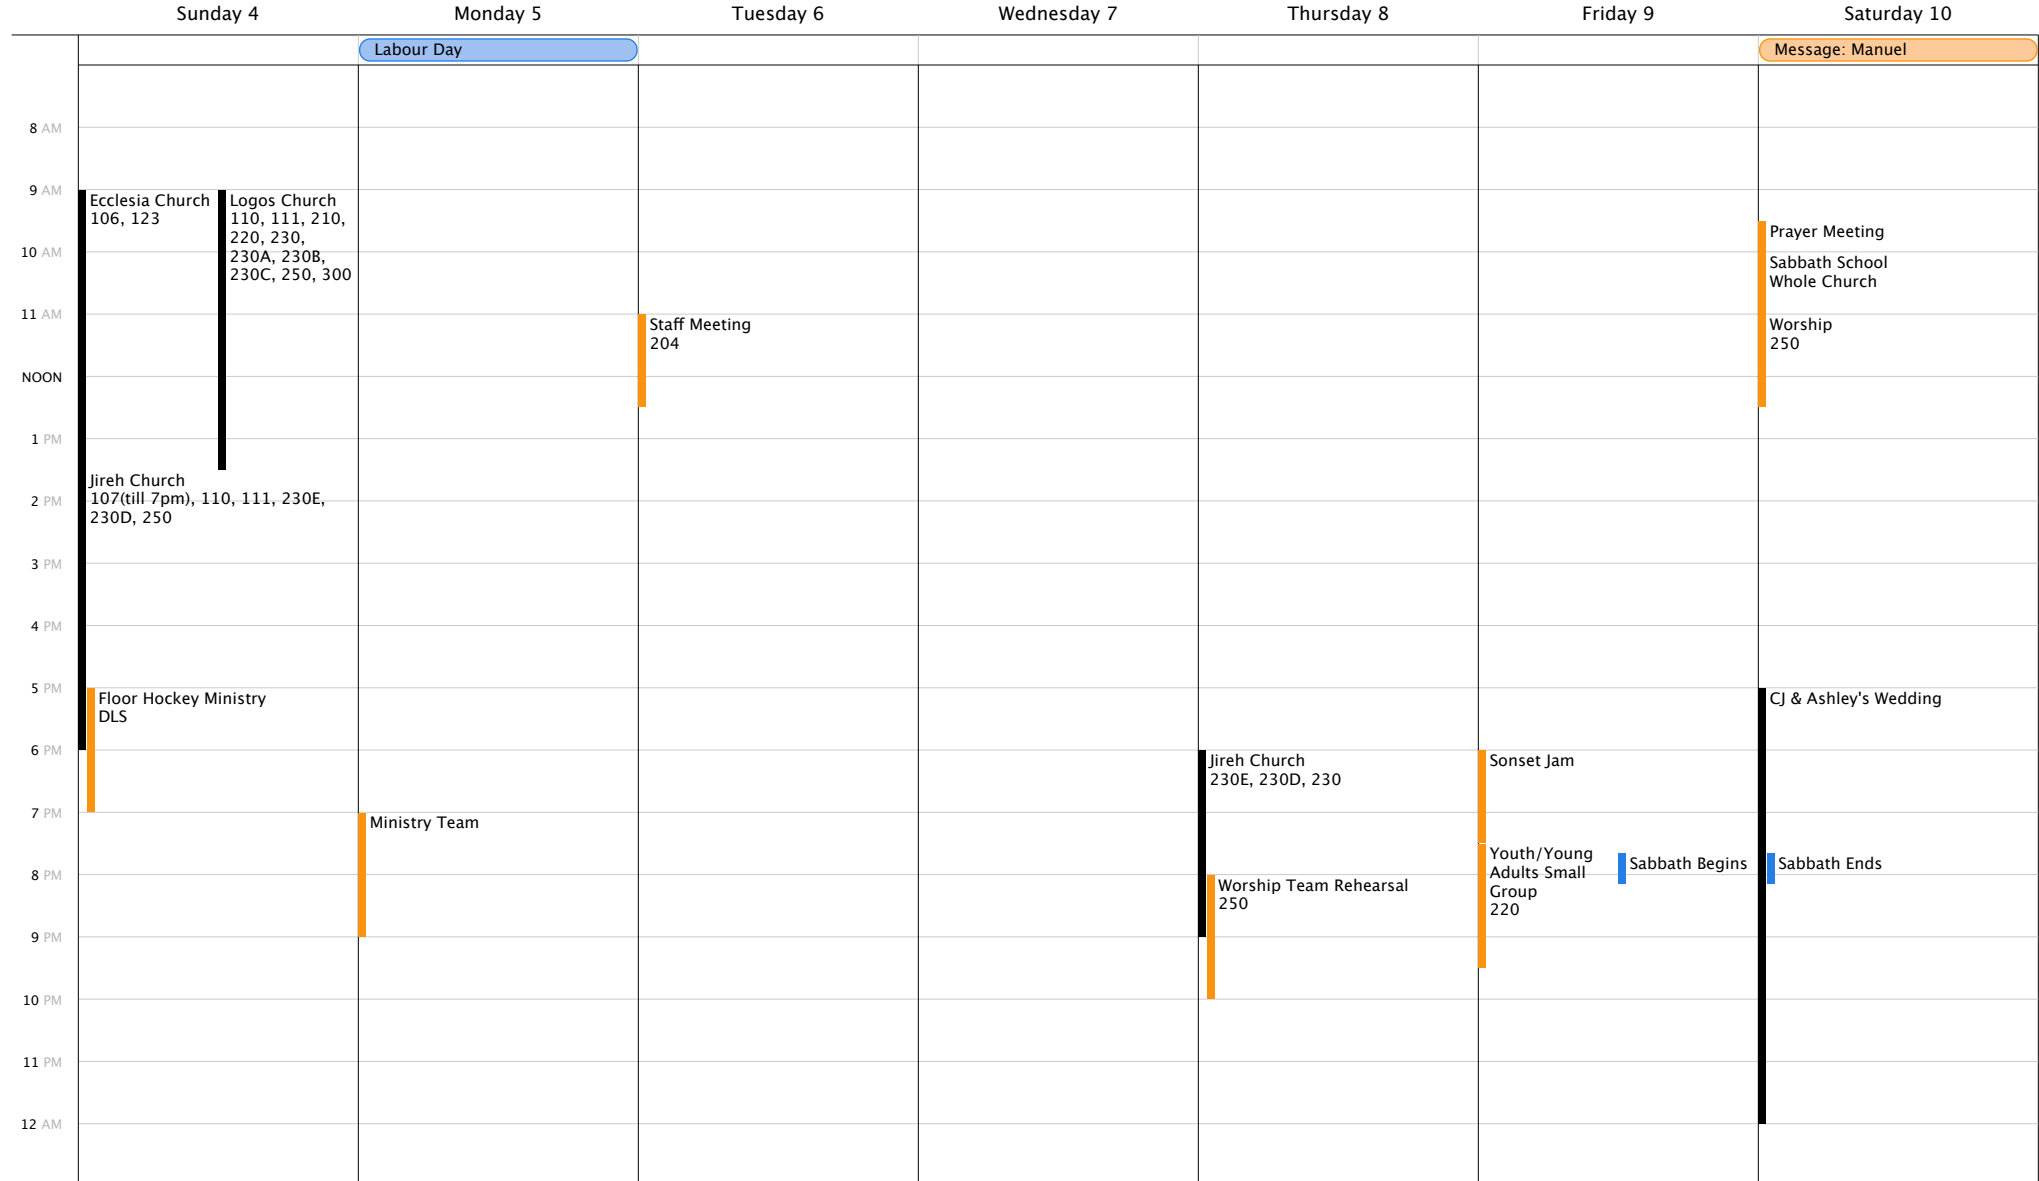

September 4 to September 10, 2011

Week 36

- Rental Groups
- OAC Master Calendar
- BC Conference Calendar
- DLS Master Calendar
- Calendar

September 2011							October 2011						
S	M	T	W	T	F	S	S	M	T	W	T	F	S
				1	2	3							1
4	5	6	7	8	9	10	2	3	4	5	6	7	8
11	12	13	14	15	16	17	9	10	11	12	13	14	15
18	19	20	21	22	23	24	16	17	18	19	20	21	22
25	26	27	28	29	30		23	24	25	26	27	28	29
							30	31