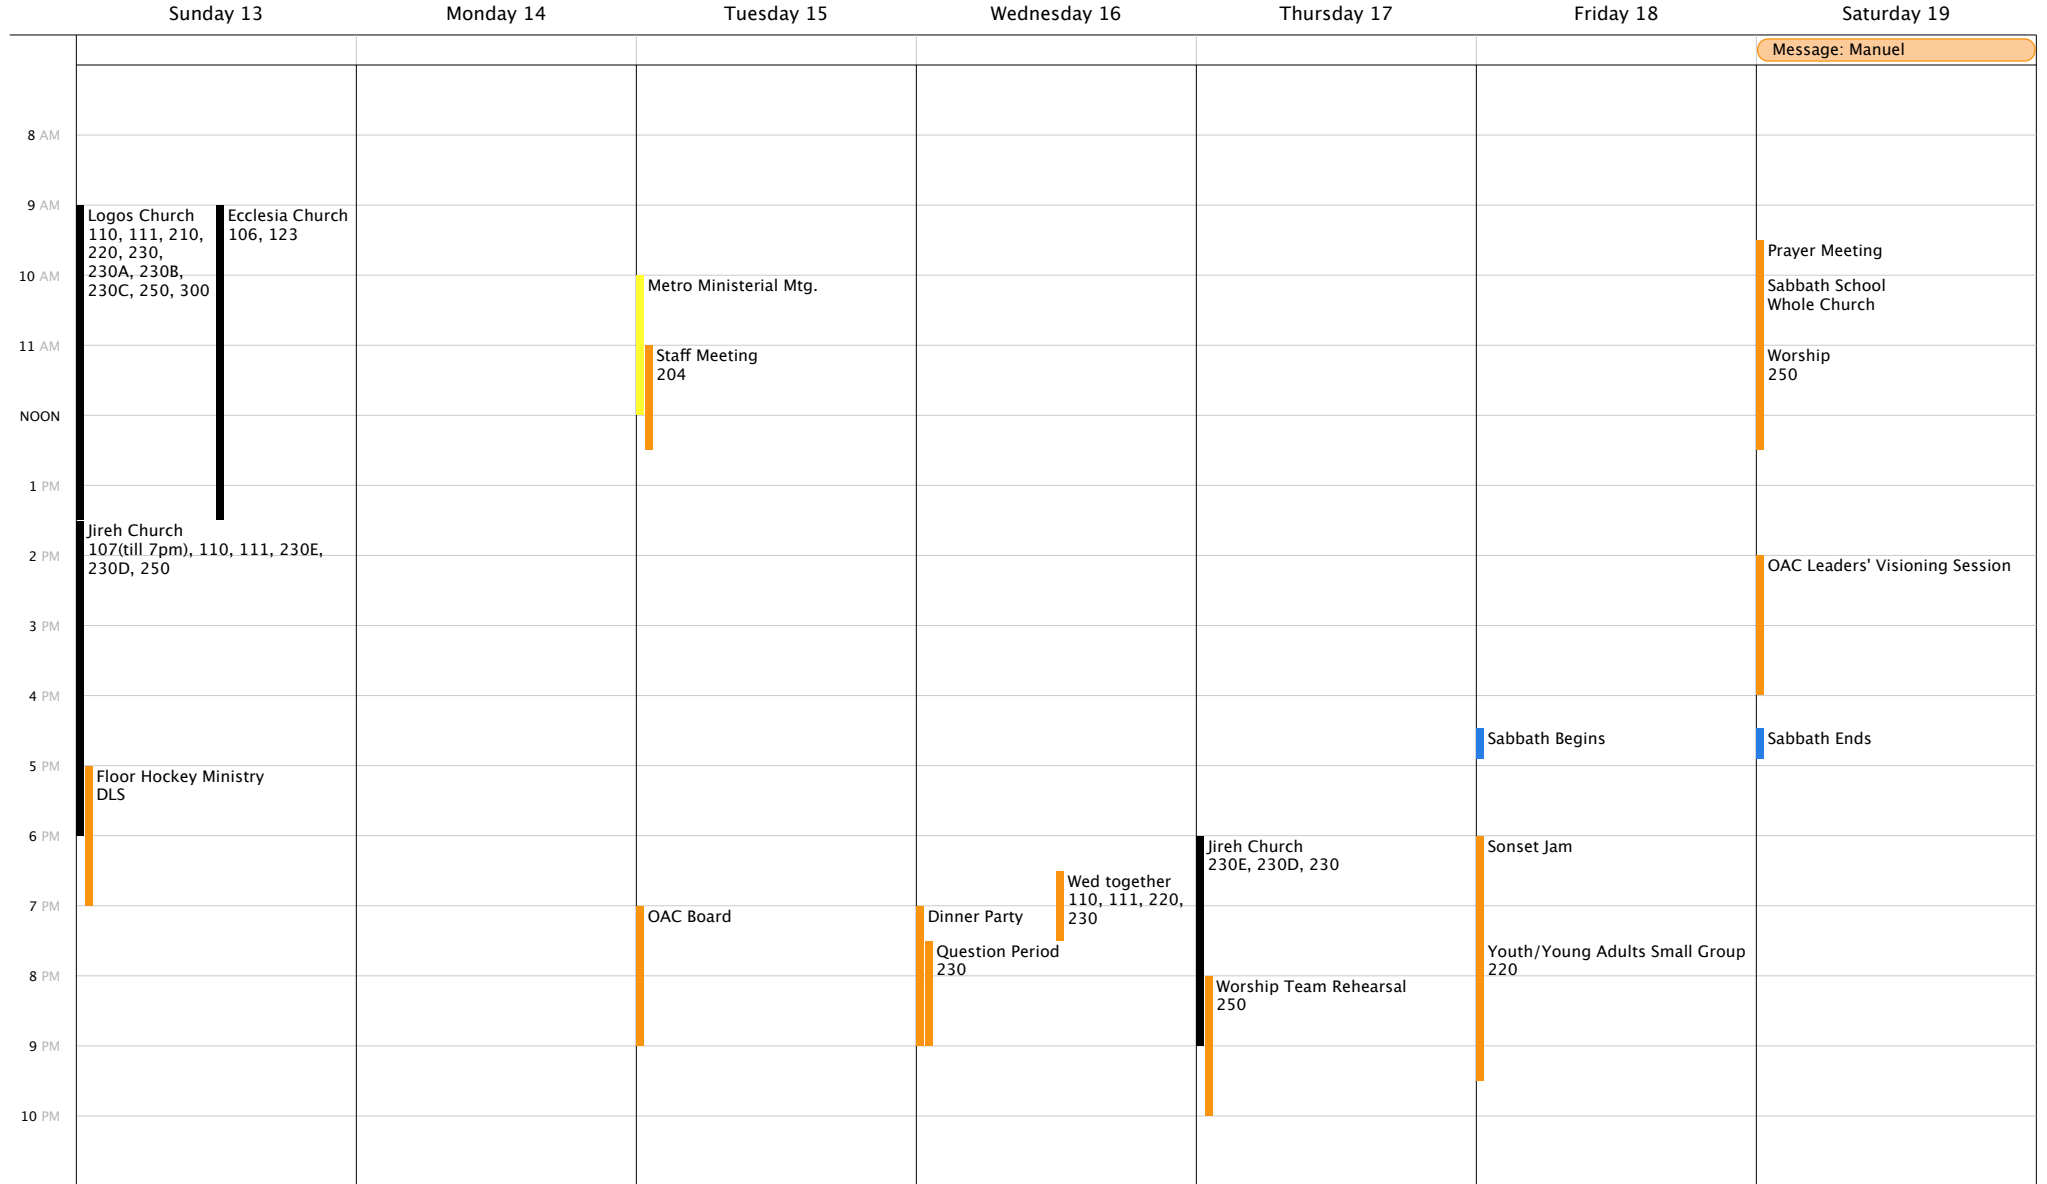

November 13 to November 19, 2011

Week 46

- Rental Groups
- OAC Master Calendar
- BC Conference Calendar
- DLS Master Calendar
- Calendar

November 2011							December 2011						
S	M	T	W	T	F	S	S	M	T	W	T	F	S
	1	2	3	4	5				1	2	3		
6	7	8	9	10	11	12	4	5	6	7	8	9	10
13	14	15	16	17	18	19	11	12	13	14	15	16	17
20	21	22	23	24	25	26	18	19	20	21	22	23	24
27	28	29	30				25	26	27	28	29	30	31