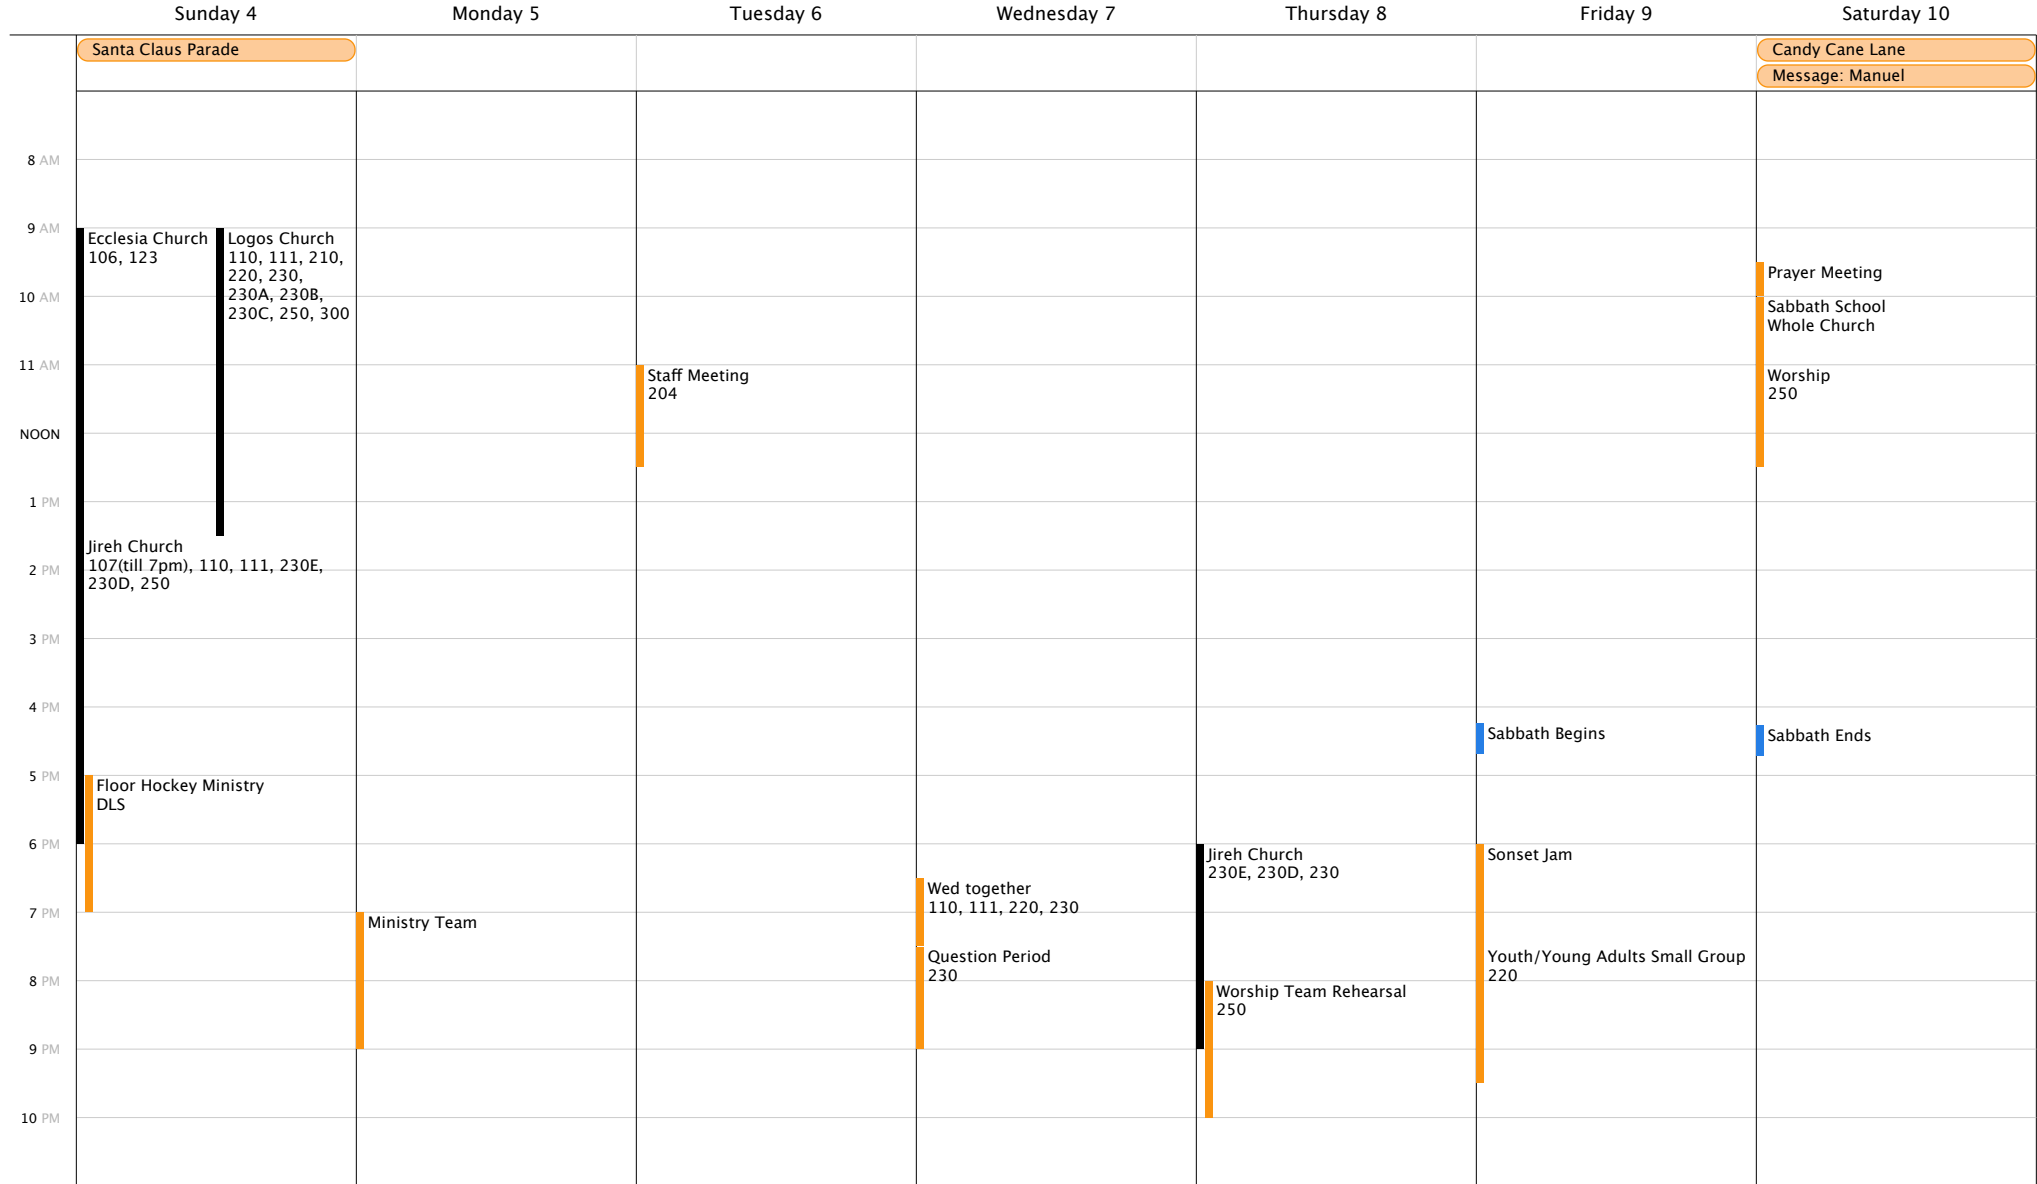

December 4 to December 10, 2011

Week 49

- Rental Groups
- OAC Master Calendar
- BC Conference Calendar
- DLS Master Calendar
- Calendar

December 2011							January 2012						
S	M	T	W	T	F	S	S	M	T	W	T	F	S
				1	2	3	1	2	3	4	5	6	7
4	5	6	7	8	9	10	8	9	10	11	12	13	14
11	12	13	14	15	16	17	15	16	17	18	19	20	21
18	19	20	21	22	23	24	22	23	24	25	26	27	28
25	26	27	28	29	30	31	29	30	31