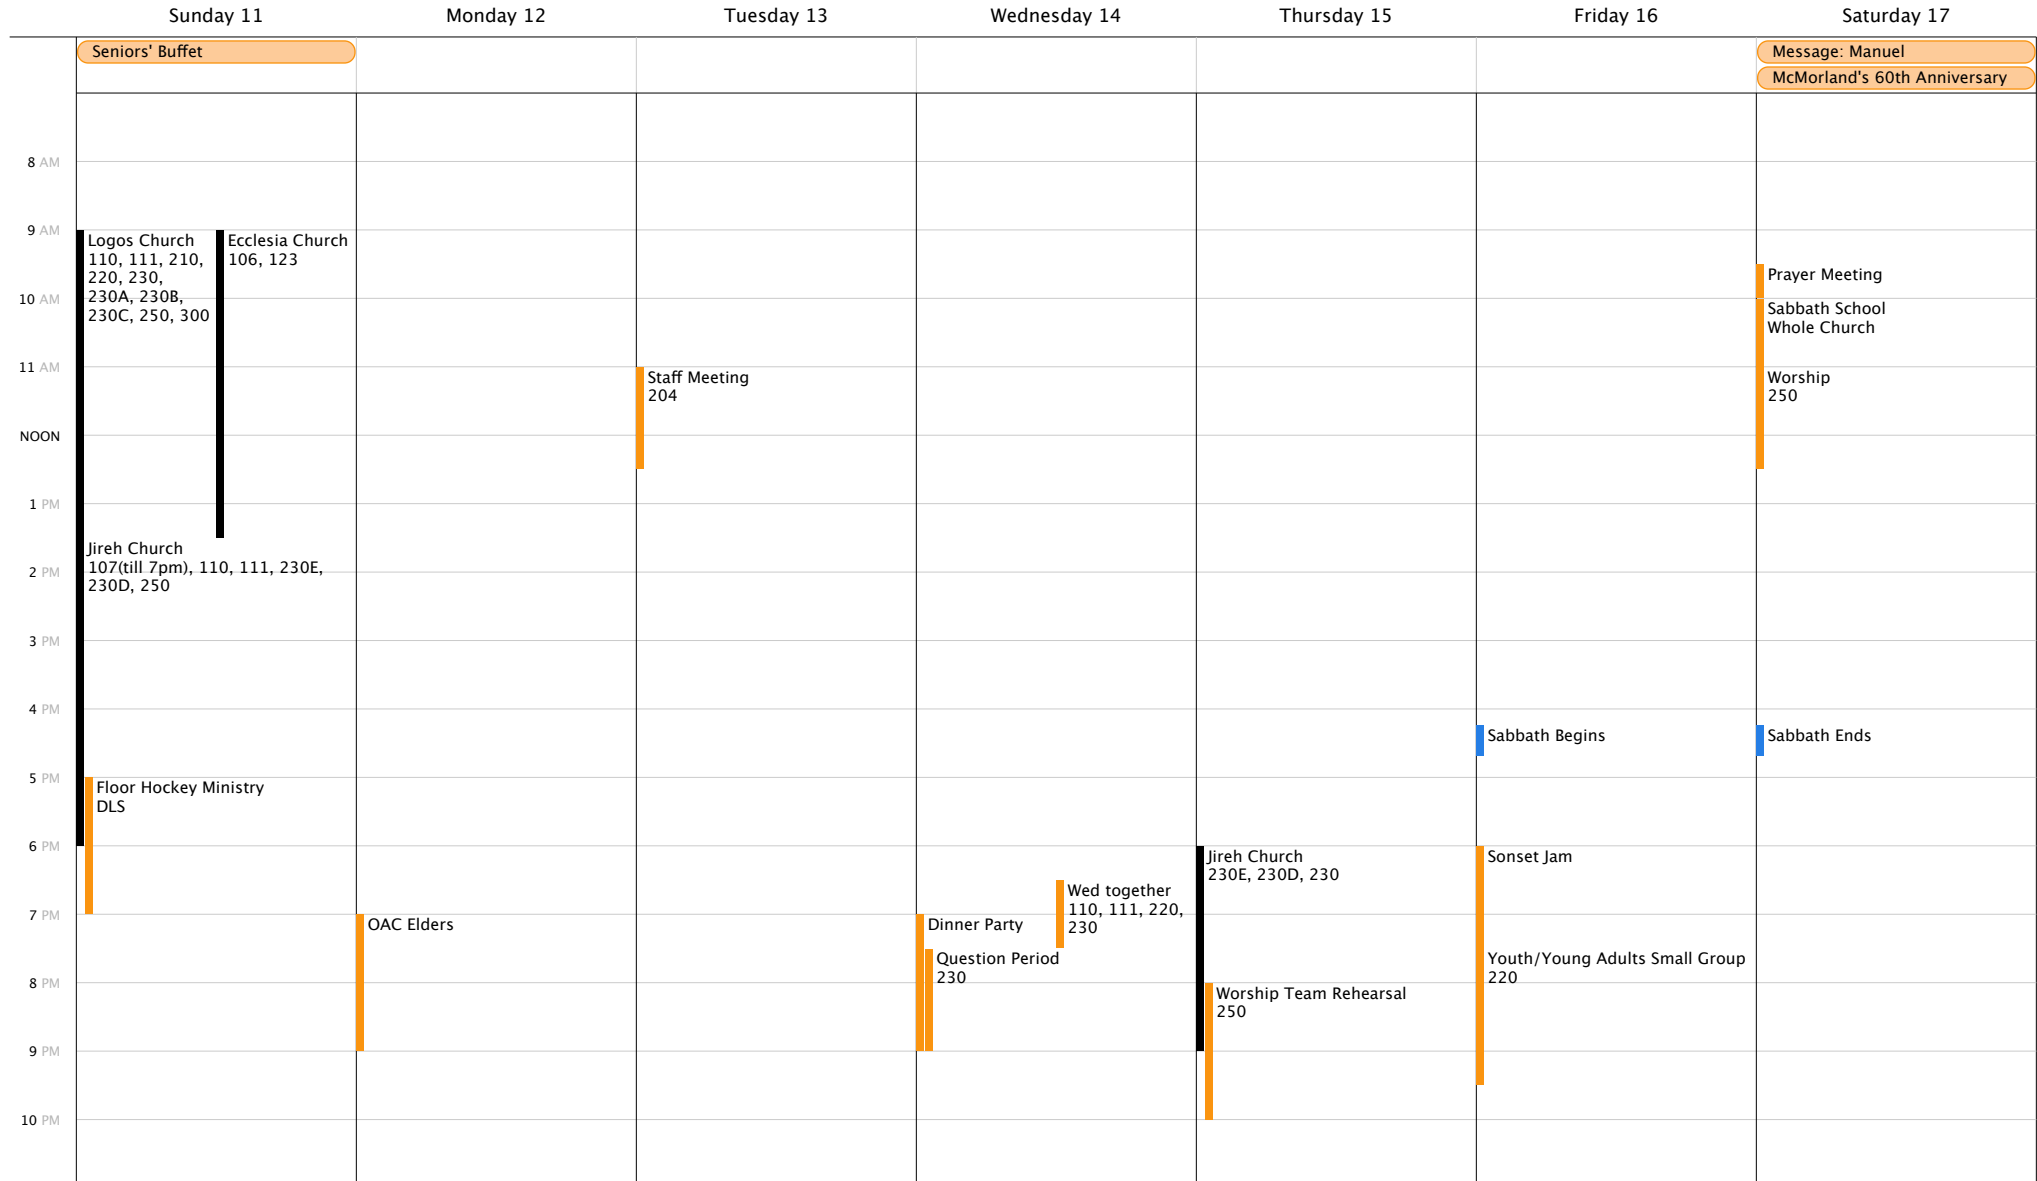

December 11 to December 17, 2011

Week 50

- Rental Groups
- OAC Master Calendar
- BC Conference Calendar
- DLS Master Calendar
- Calendar

December 2011							January 2012						
S	M	T	W	T	F	S	S	M	T	W	T	F	S
				1	2	3	1	2	3	4	5	6	7
4	5	6	7	8	9	10	8	9	10	11	12	13	14
11	12	13	14	15	16	17	15	16	17	18	19	20	21
18	19	20	21	22	23	24	22	23	24	25	26	27	28
25	26	27	28	29	30	31	29	30	31