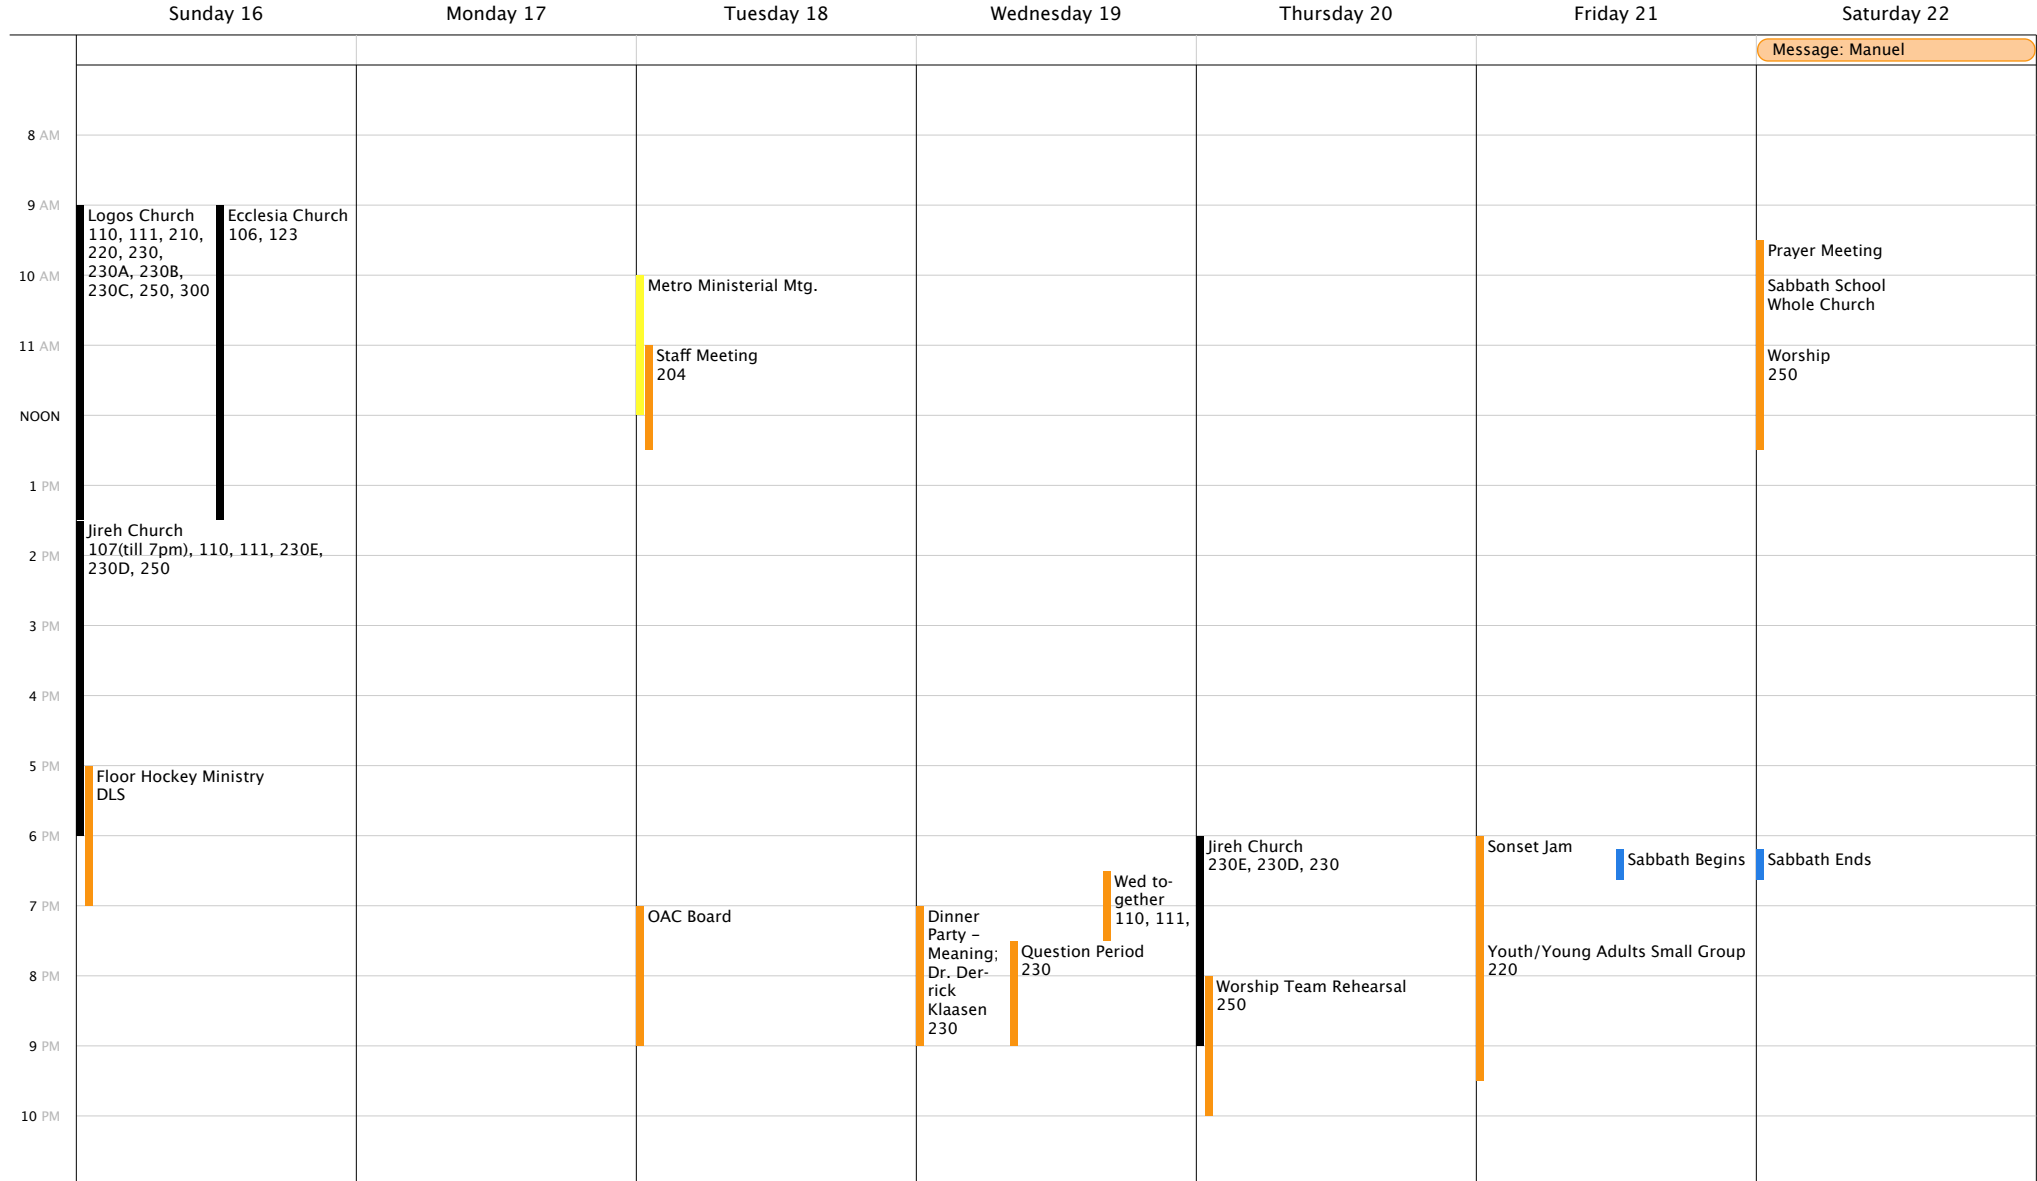

October 16 to October 22, 2011

Week 42

- Rental Groups
- OAC Master Calendar
- BC Conference Calendar
- DLS Master Calendar
- Calendar

October 2011							November 2011						
S	M	T	W	T	F	S	S	M	T	W	T	F	S
						1			1	2	3	4	5
2	3	4	5	6	7	8	6	7	8	9	10	11	12
9	10	11	12	13	14	15	13	14	15	16	17	18	19
16	17	18	19	20	21	22	20	21	22	23	24	25	26
23	24	25	26	27	28	29	27	28	29	30			
30	31