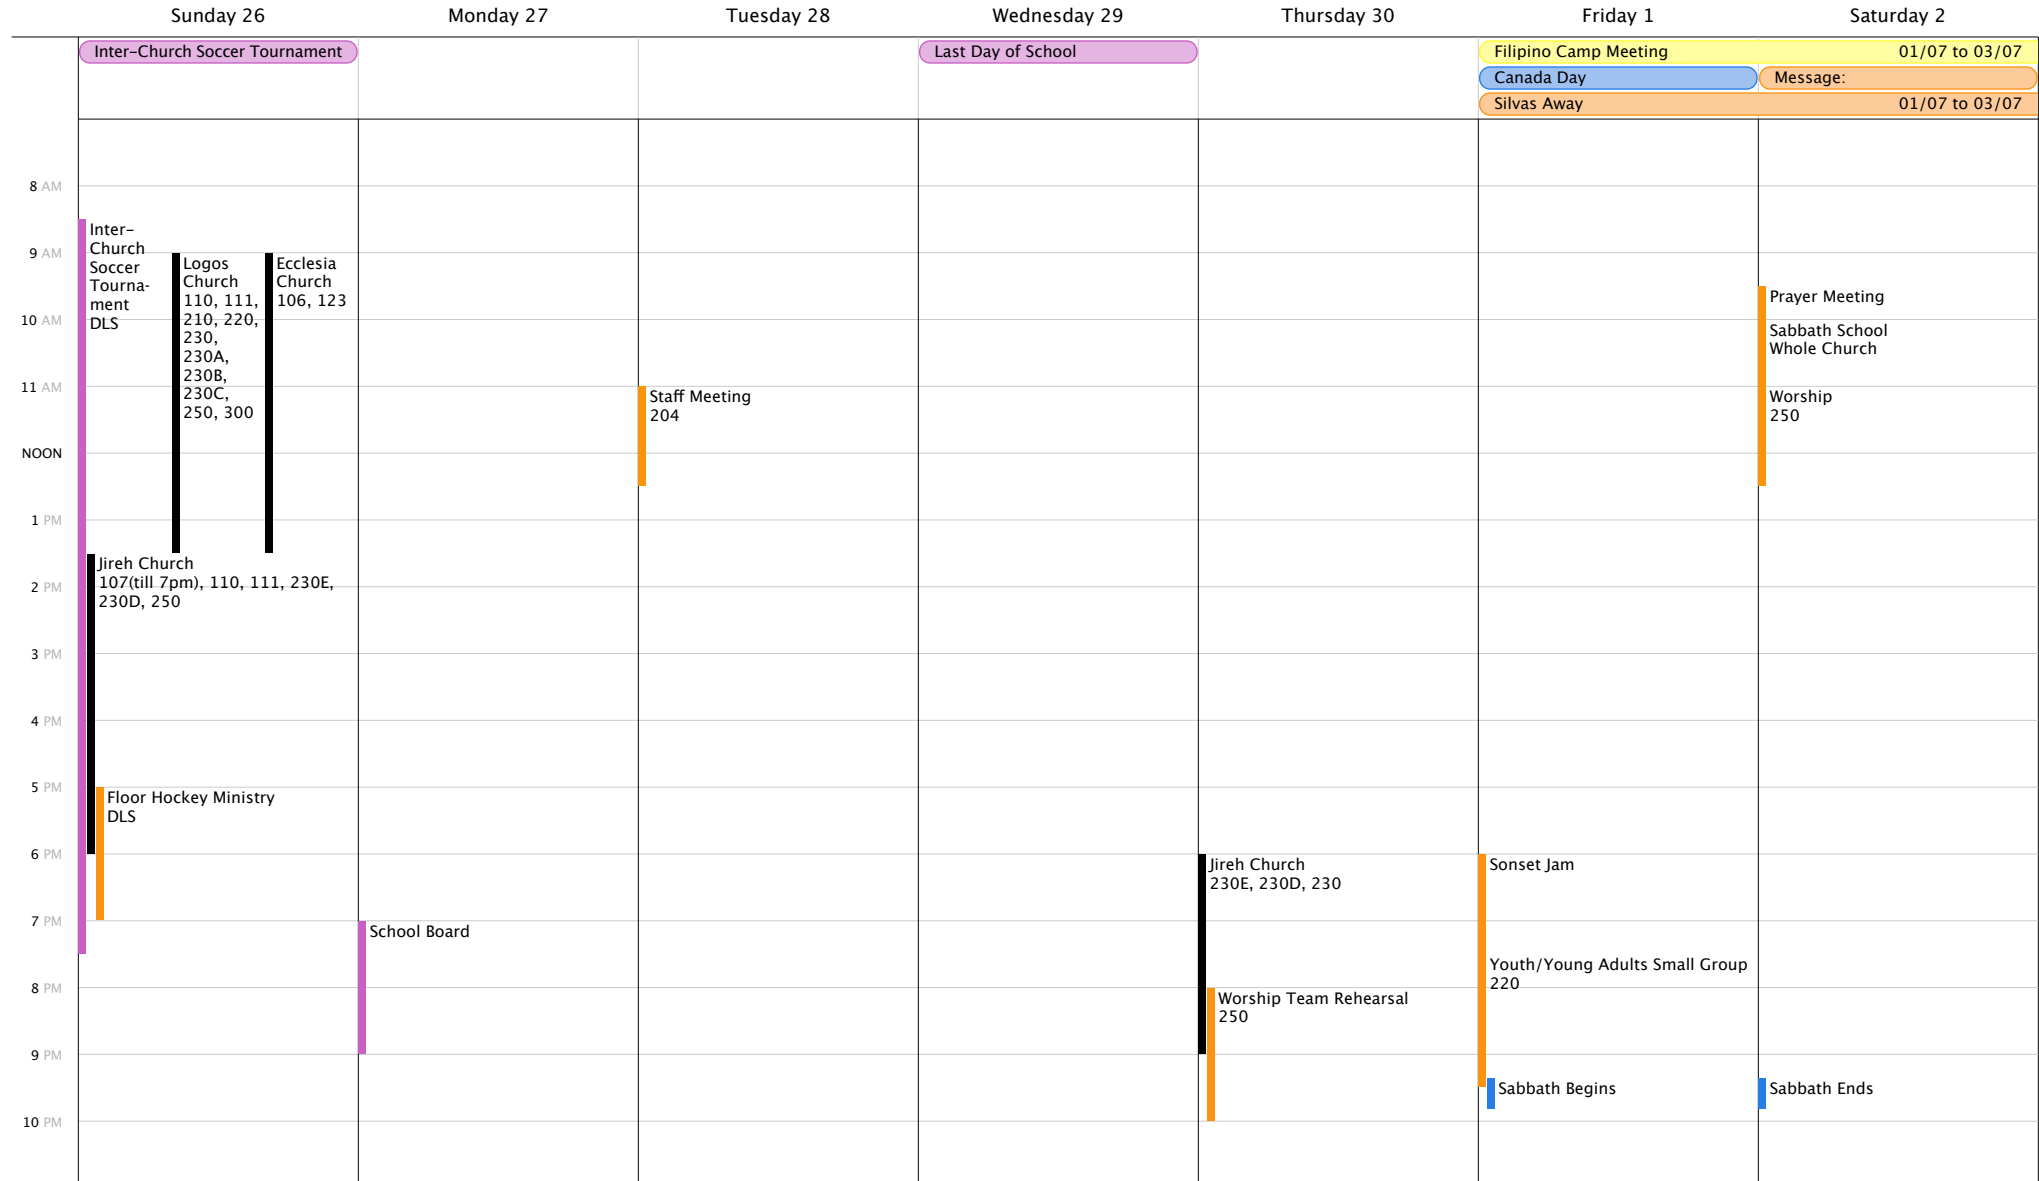

June 26 to July 2, 2011

Week 26

- Rental Groups
- OAC Master Calendar
- BC Conference Calendar
- DLS Master Calendar
- Calendar

June 2011							July 2011						
S	M	T	W	T	F	S	S	M	T	W	T	F	S
			1	2	3	4					1	2	
5	6	7	8	9	10	11	3	4	5	6	7	8	9
12	13	14	15	16	17	18	10	11	12	13	14	15	16
19	20	21	22	23	24	25	17	18	19	20	21	22	23
26	27	28	29	30			24	25	26	27	28	29	30
							31