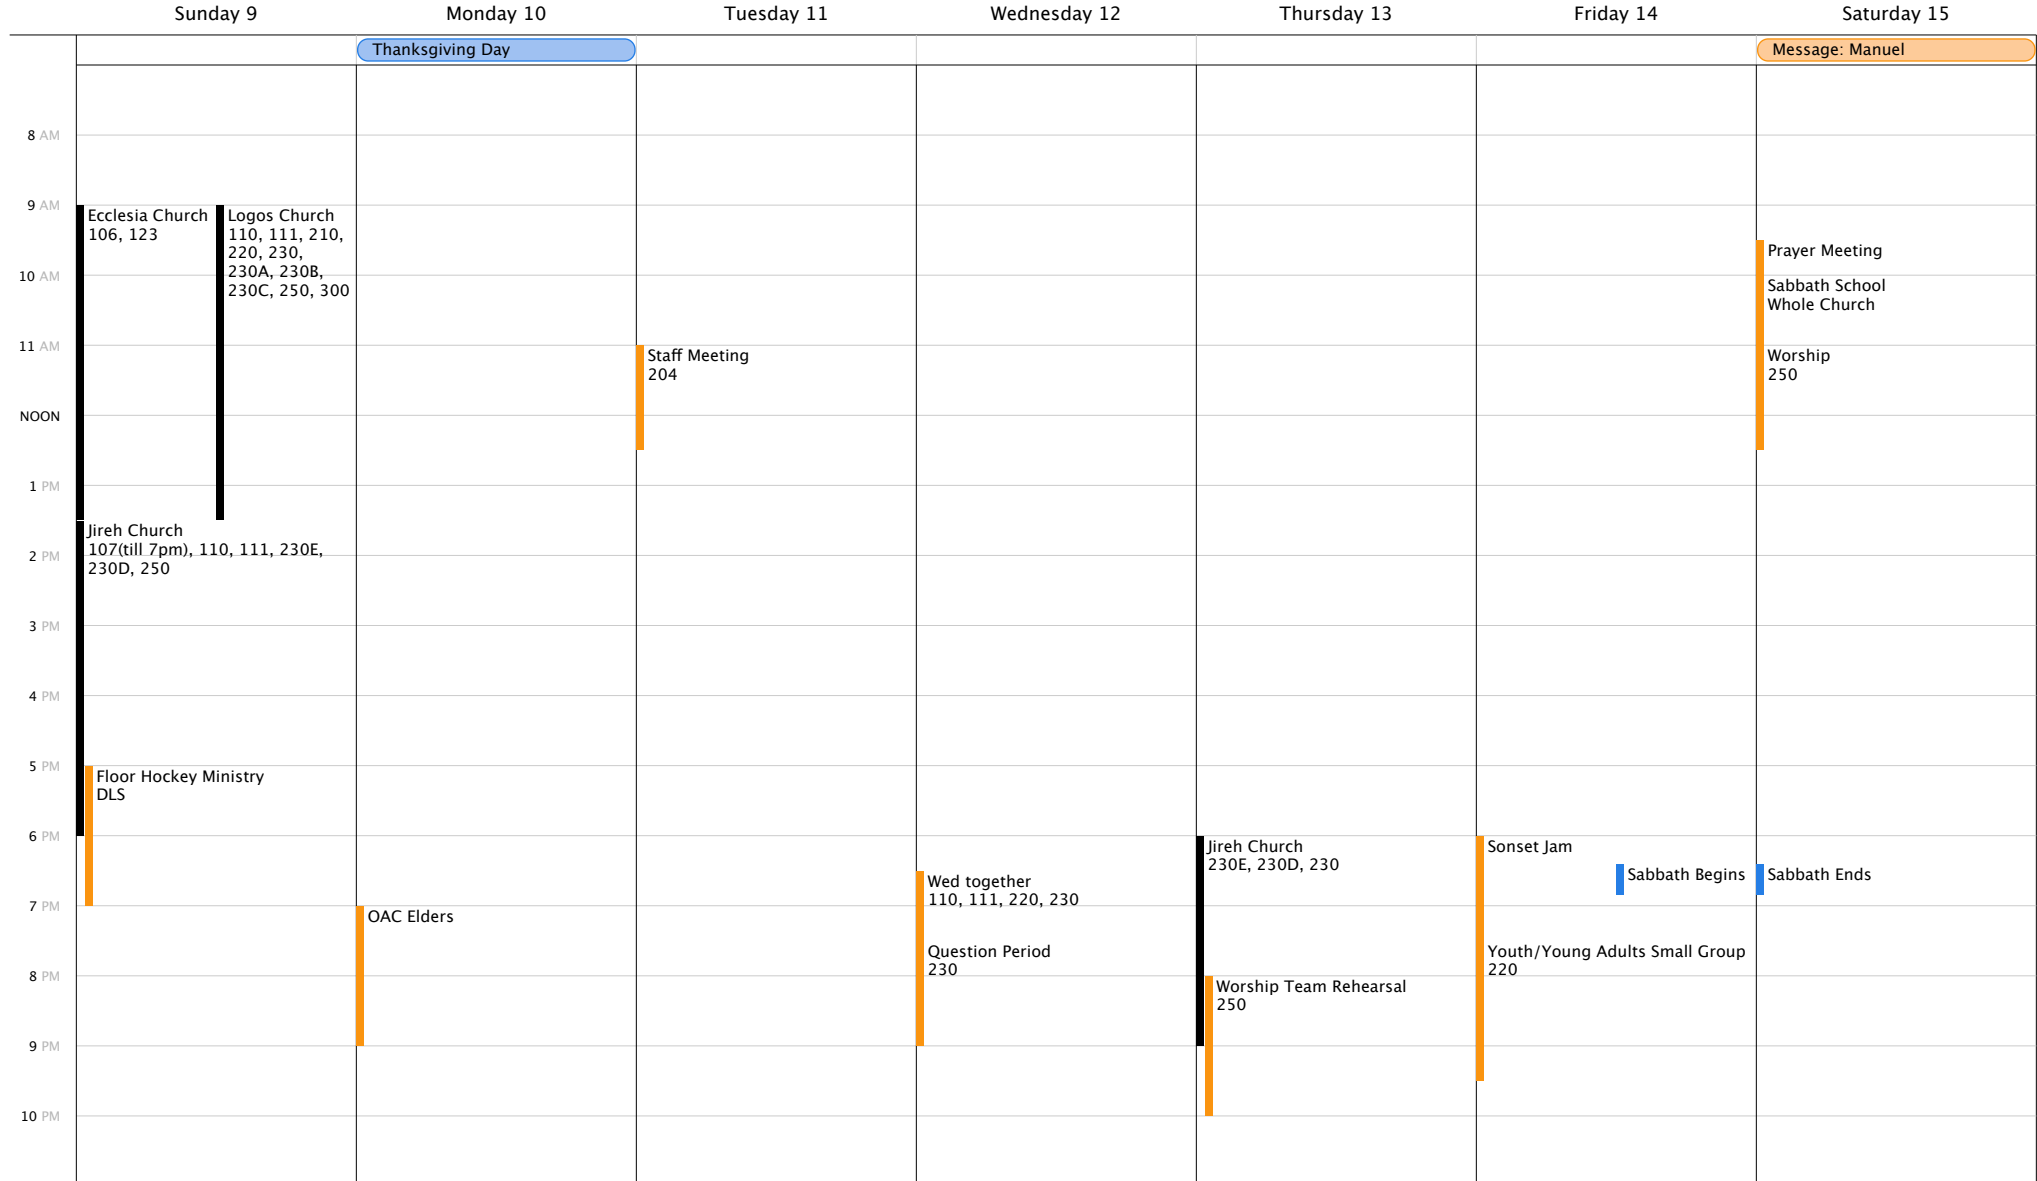

October 9 to October 15, 2011

Week 41

- Rental Groups
- OAC Master Calendar
- BC Conference Calendar
- DLS Master Calendar
- Calendar

October 2011							November 2011							
S	M	T	W	T	F	S	S	M	T	W	T	F	S	
						1				1	2	3	4	5
2	3	4	5	6	7	8	6	7	8	9	10	11	12	
9	10	11	12	13	14	15	13	14	15	16	17	18	19	
16	17	18	19	20	21	22	20	21	22	23	24	25	26	
23	24	25	26	27	28	29	27	28	29	30				
30	31