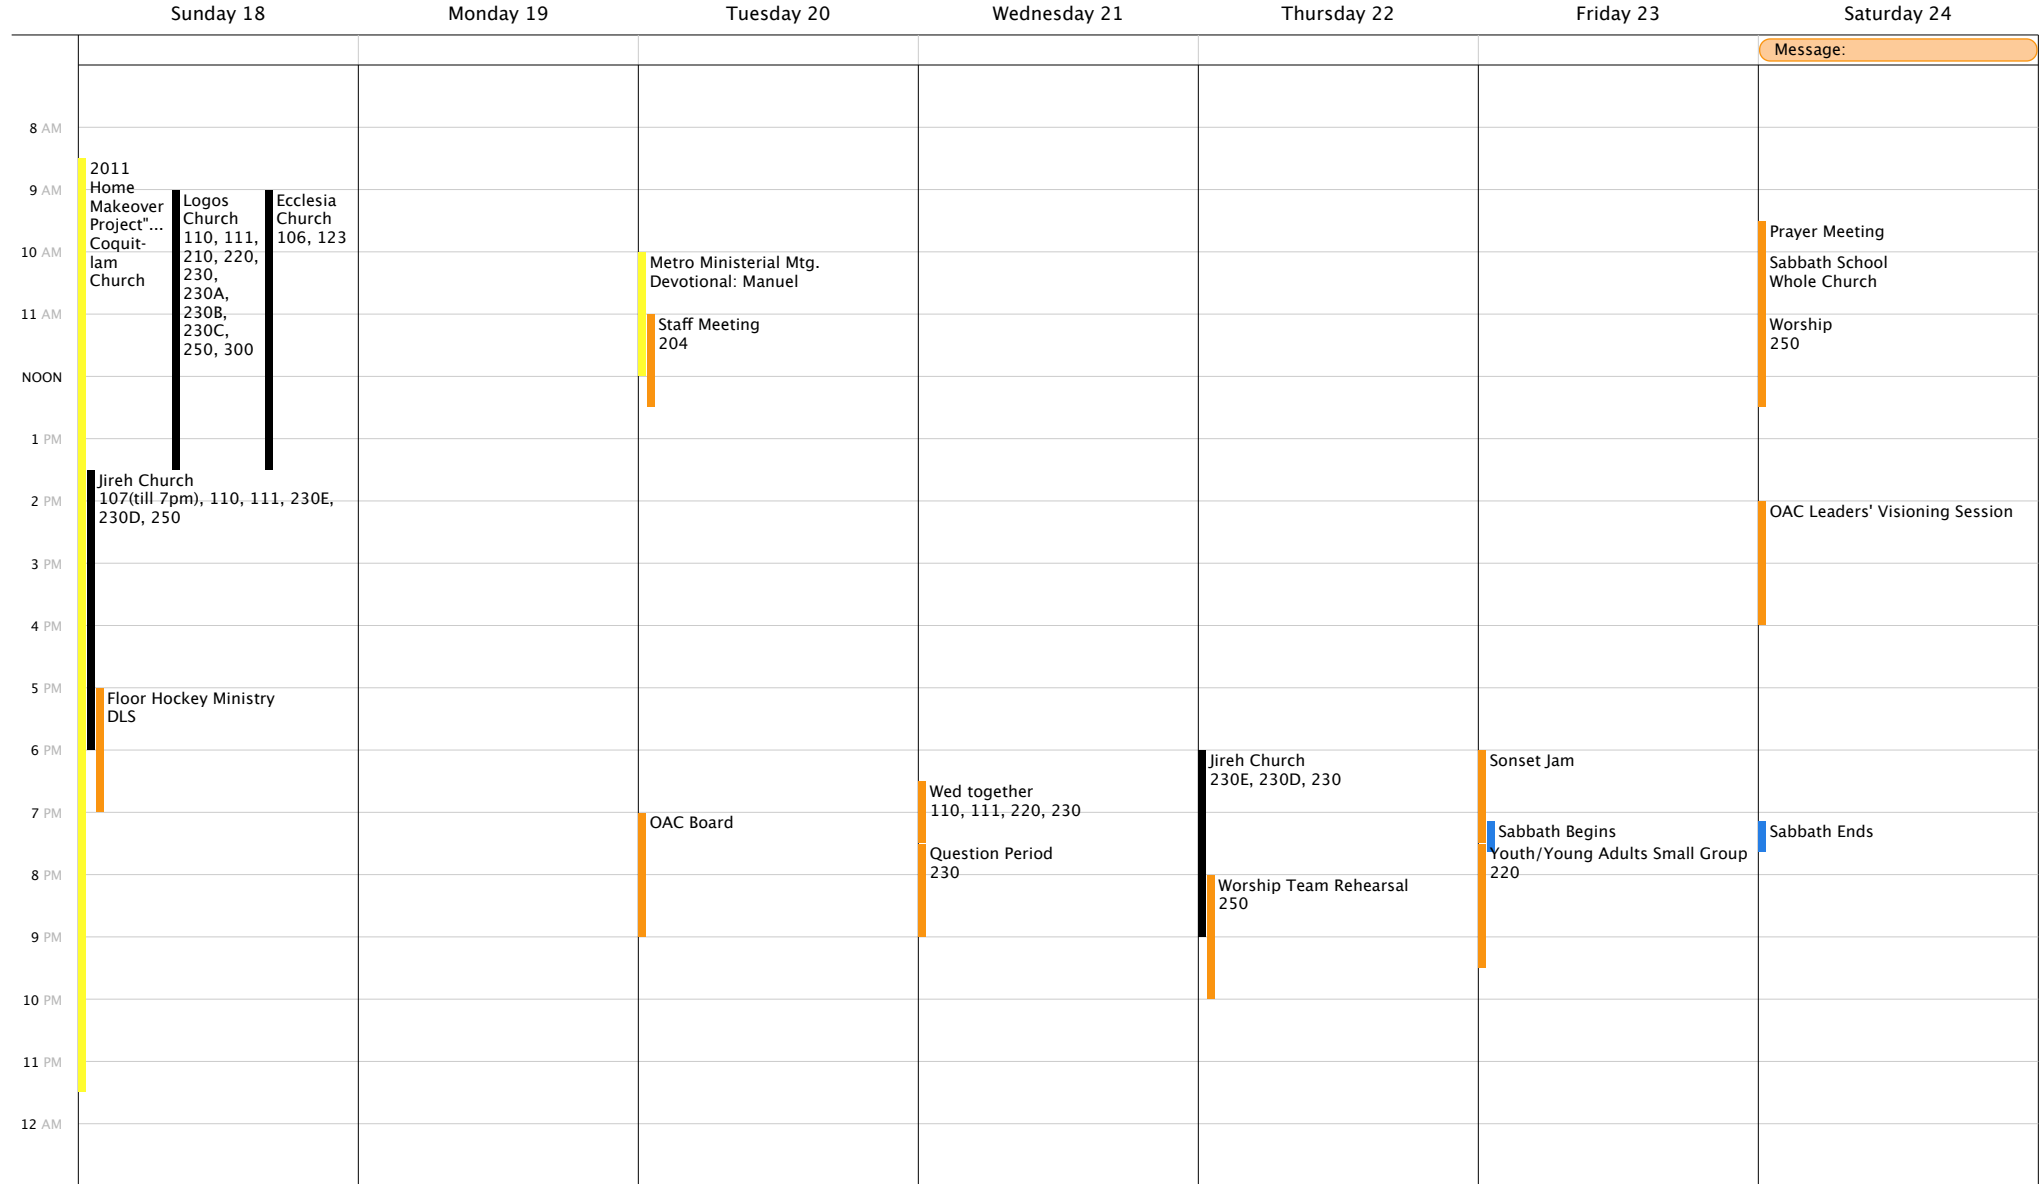

September 18 to September 24, 2011

Week 38

- Rental Groups
- OAC Master Calendar
- BC Conference Calendar
- DLS Master Calendar
- Calendar

September 2011							October 2011						
S	M	T	W	T	F	S	S	M	T	W	T	F	S
				1	2	3							1
4	5	6	7	8	9	10	2	3	4	5	6	7	8
11	12	13	14	15	16	17	9	10	11	12	13	14	15
18	19	20	21	22	23	24	16	17	18	19	20	21	22
25	26	27	28	29	30		23	24	25	26	27	28	29
							30	31