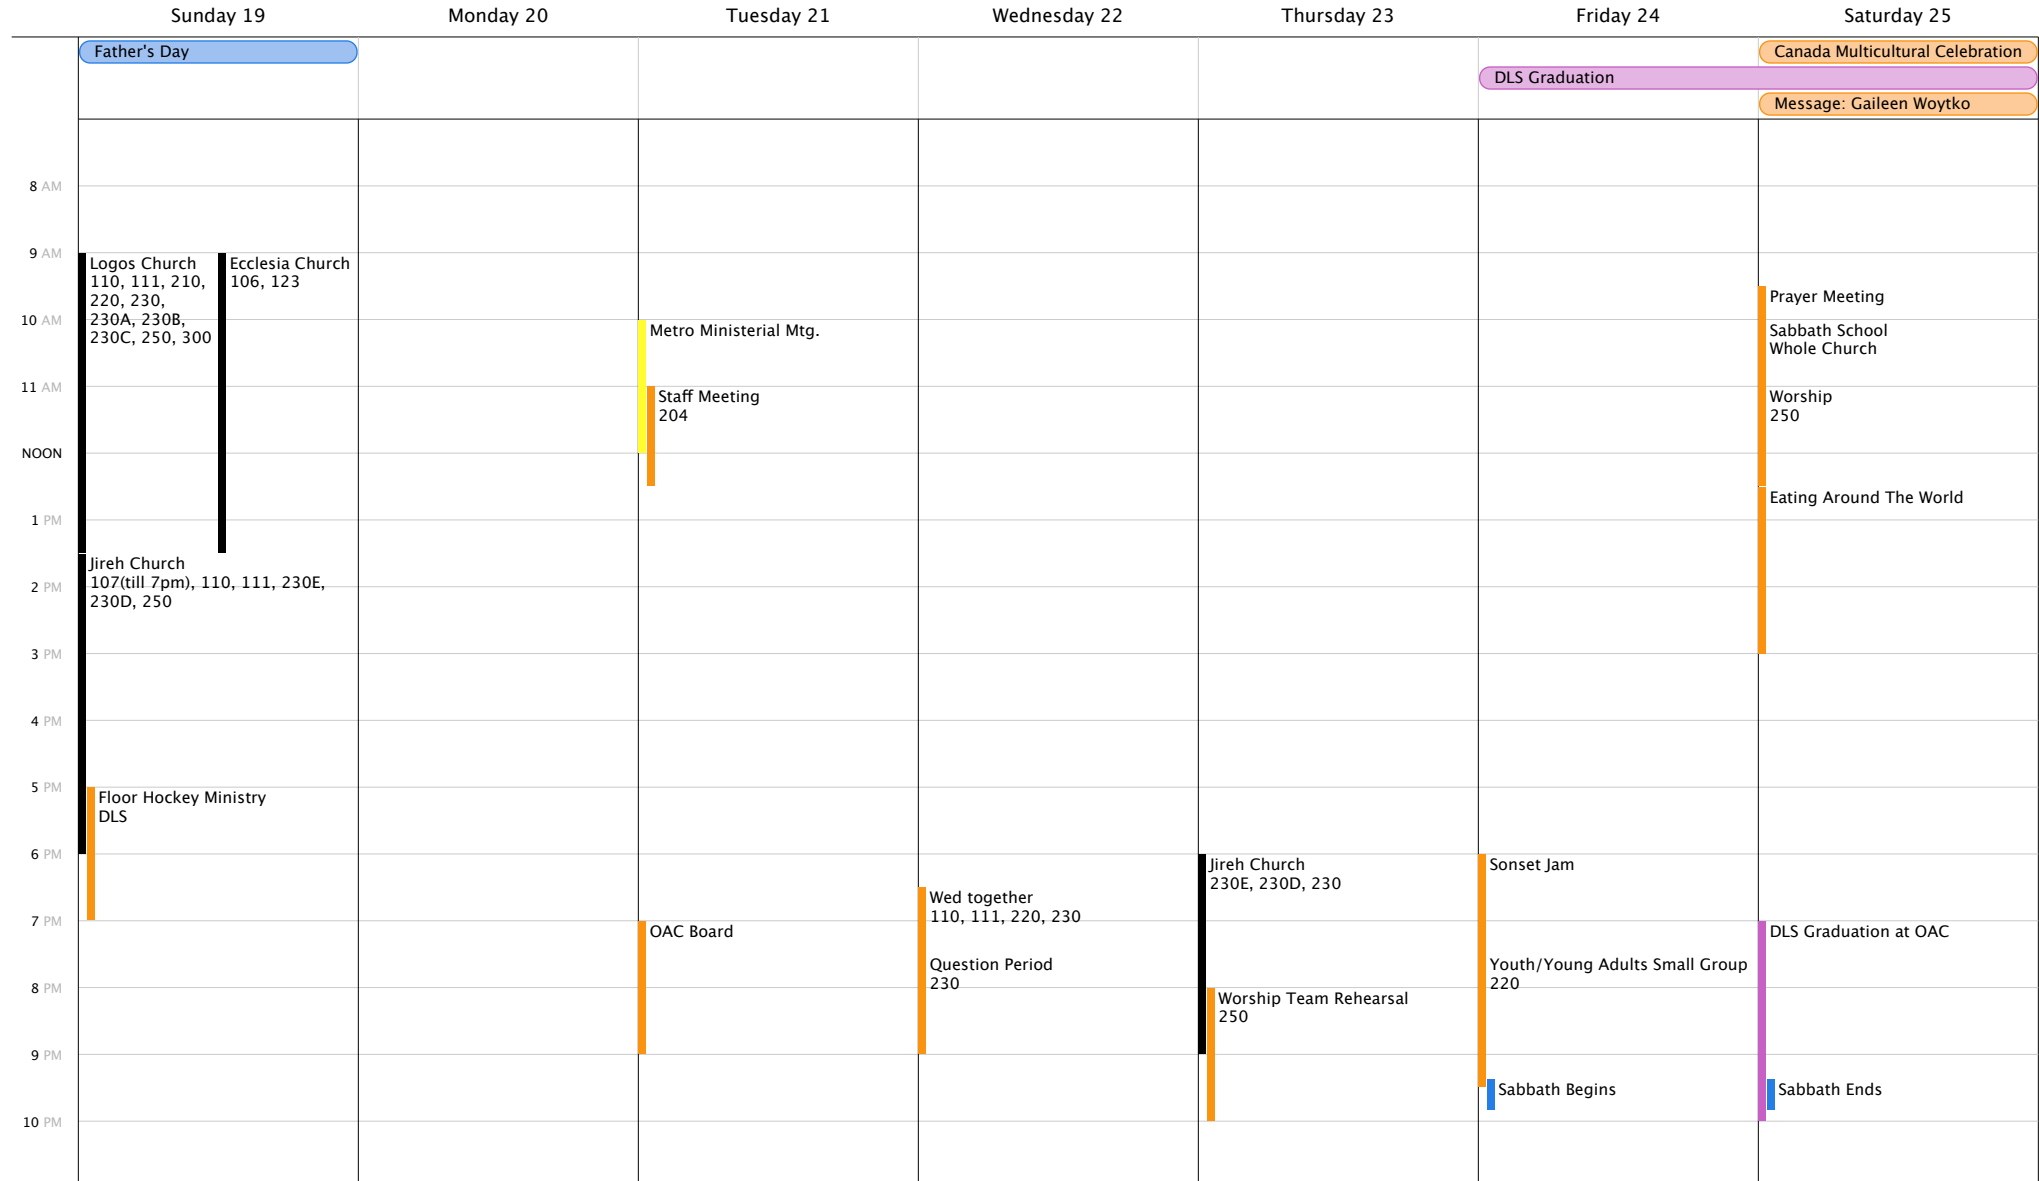

June 19 to June 25, 2011

Week 25

- Rental Groups
- OAC Master Calendar
- BC Conference Calendar
- DLS Master Calendar
- Calendar

June 2011							July 2011						
S	M	T	W	T	F	S	S	M	T	W	T	F	S
			1	2	3	4						1	2
5	6	7	8	9	10	11	3	4	5	6	7	8	9
12	13	14	15	16	17	18	10	11	12	13	14	15	16
19	20	21	22	23	24	25	17	18	19	20	21	22	23
26	27	28	29	30			24	25	26	27	28	29	30
							31