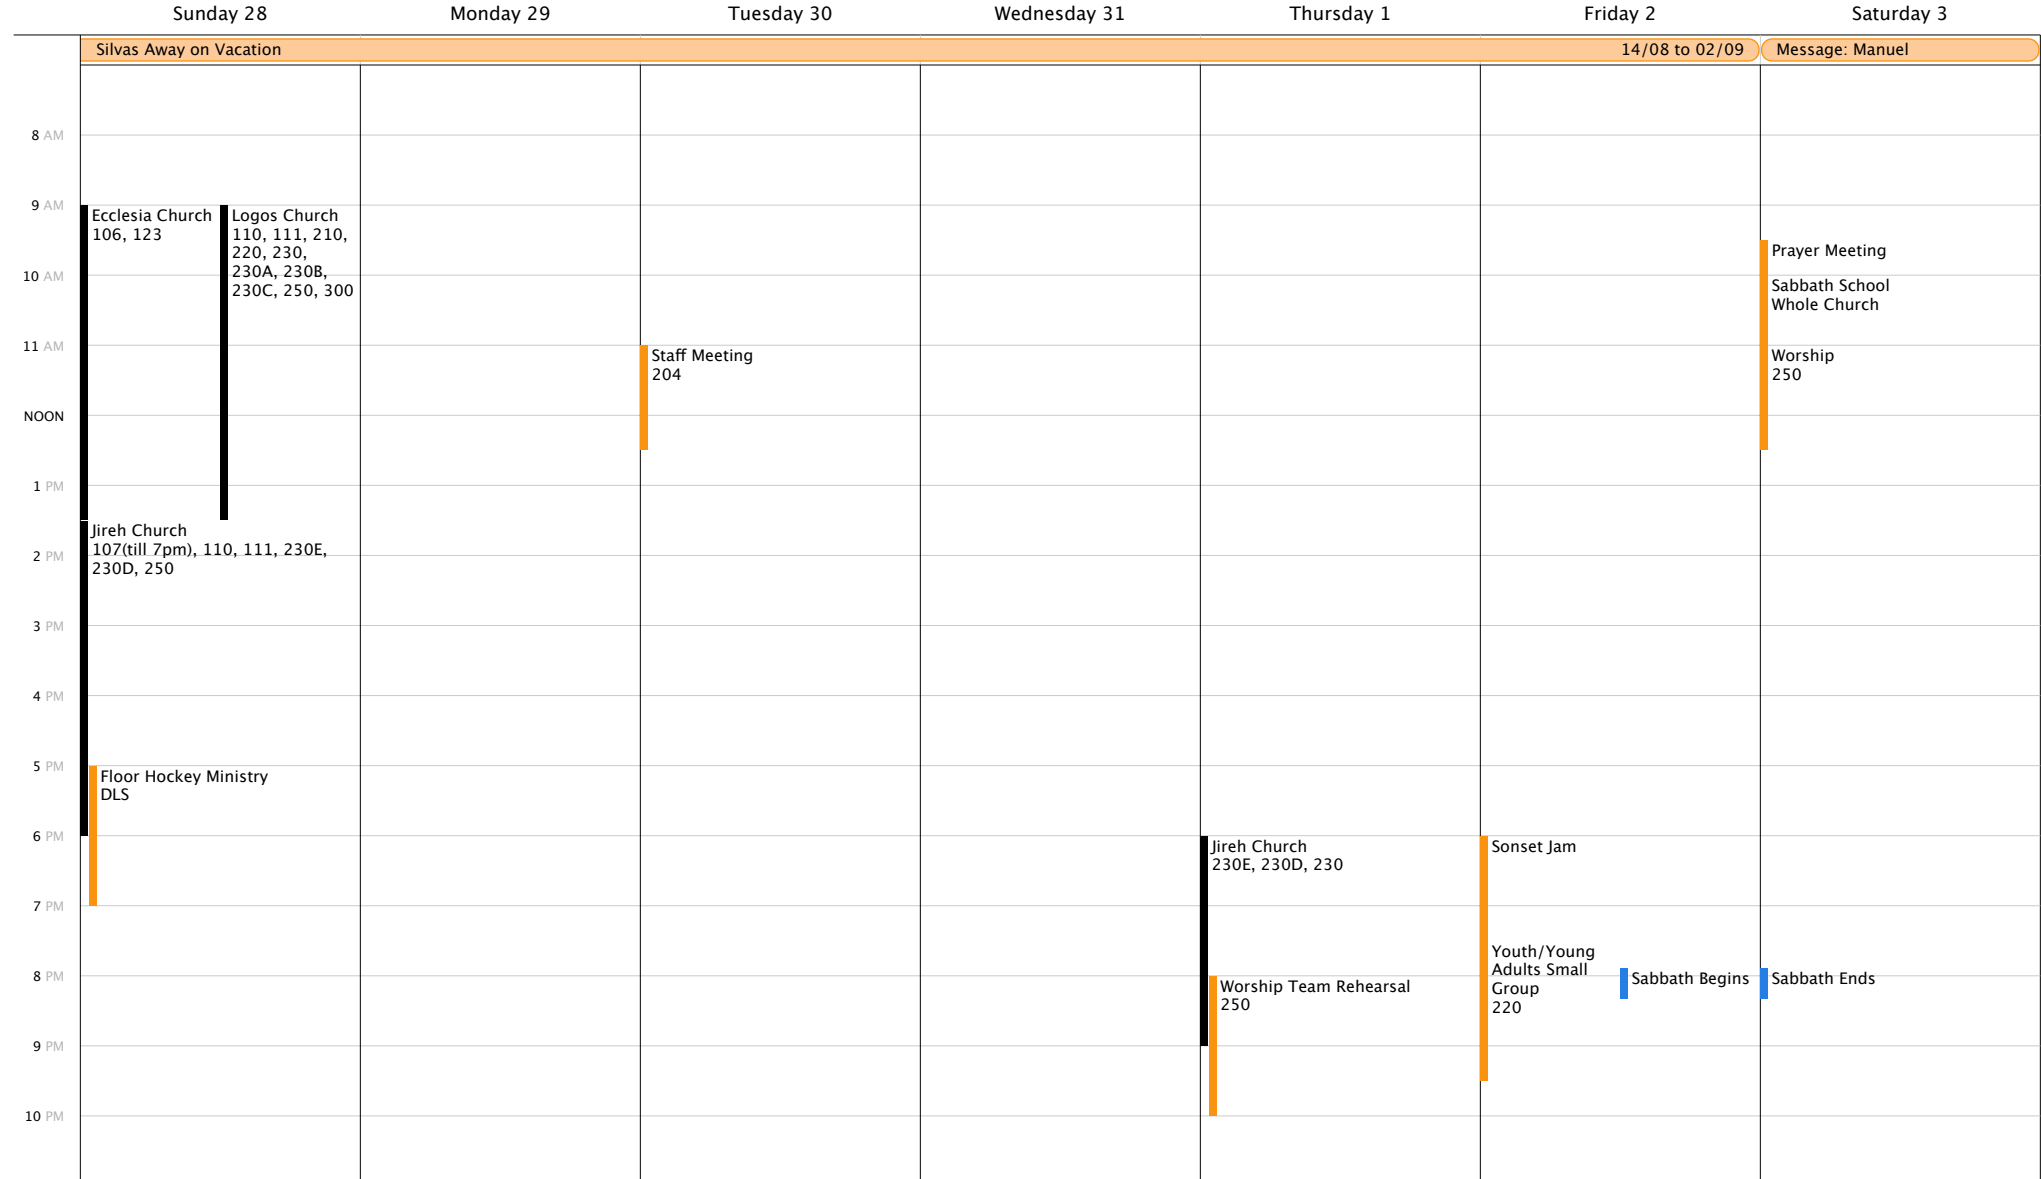

August 28 to September 3, 2011

Week 35

- Rental Groups
- OAC Master Calendar
- BC Conference Calendar
- DLS Master Calendar
- Calendar

August 2011							September 2011						
S	M	T	W	T	F	S	S	M	T	W	T	F	S
1	2	3	4	5	6					1	2	3	
7	8	9	10	11	12	13	4	5	6	7	8	9	10
14	15	16	17	18	19	20	11	12	13	14	15	16	17
21	22	23	24	25	26	27	18	19	20	21	22	23	24
28	29	30	31				25	26	27	28	29	30